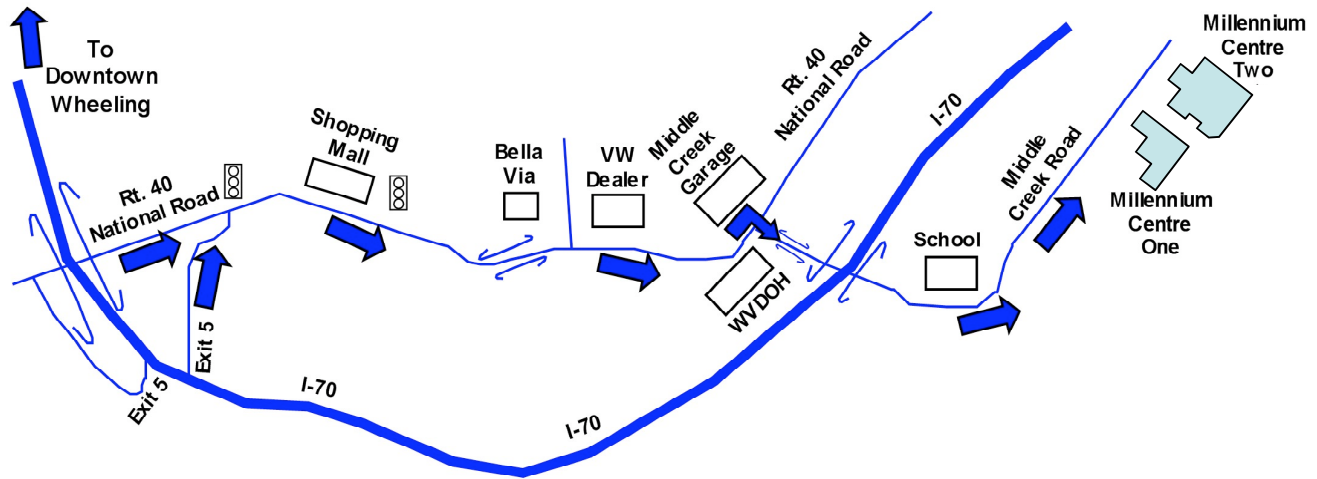

Directions to Touchstone Research Laboratory, Ltd.

The Millennium Centre - Triadelphia, West Virginia 26059

Voice: (304) 547-5800 Fax: (304) 547-5764 info@trl.com

1. Take Interstate 70 to Exit 5 (Elm Grove/Triadelphia Exit).
2. Turn right off Exit 5 onto National Road.
3. Head East on National Road for 1 mile.
(Pass a small shopping mall, the Bella Villa Restaurant and a VW dealership)
4. After 1 mile on National Road, turn right onto Middle Creek Road.
(Middle Creek Garage will be on your left; WV DOH Garage on your right)
5. Travel 1 mile on Middle Creek Road to the Millennium Centre on your right.
(You will pass under I-70 and pass Middle Creek School on your left)